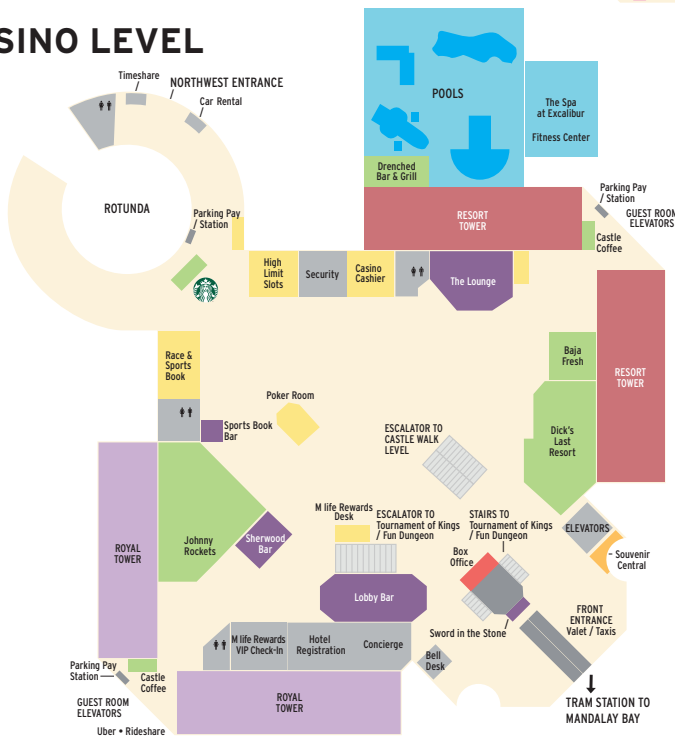

CASTLE WALK LEVEL

Excalibur

HOTEL • CASINO • LAS VEGAS

An MGM Resorts Destination

CASTLE WALK LEVEL

- Box Office
- Buca di Beppo
- Camelot Steakhouse
- Food Court
- Octane Lounge
- Shopping
- Stairs to Meeting Room Level
- the Buffet
- The Chapel at Excalibur
- Thunder/Australian Bee Gees Showroom
- Walkway to Luxor

CASINO LEVEL

CASINO LEVEL

- Baja Fresh
- Bell Desk
- Box Office
- Car Rental
- Casino Cashier
- Castle Coffee
- Concierge
- Dick's Last Resort
- Drenched Bar & Grill
- Fitness Center
- High Limit Slots
- Hotel Registration
- Johnny Rockets
- Lobby Bar
- M life® Rewards Desk
- M life Rewards VIP Check-In
- Parking Pay Station
- Pools
- Poker Room
- Race & Sports Book
- Resort Tower
- Rotunda
- Royal Tower
- Security
- Sherwood Bar
- Sports Book Bar
- Starbucks
- Sword in the Stone
- The Lounge
- The Spa at Excalibur
- Timeshare
- Tram Station to Mandalay Bay
- Uber • Rideshare
- Valet/Taxis

LOWER LEVEL

LOWER LEVEL

- Dairy Queen/Orange Julius
- Fun Dungeon
- Tournament of Kings Arena