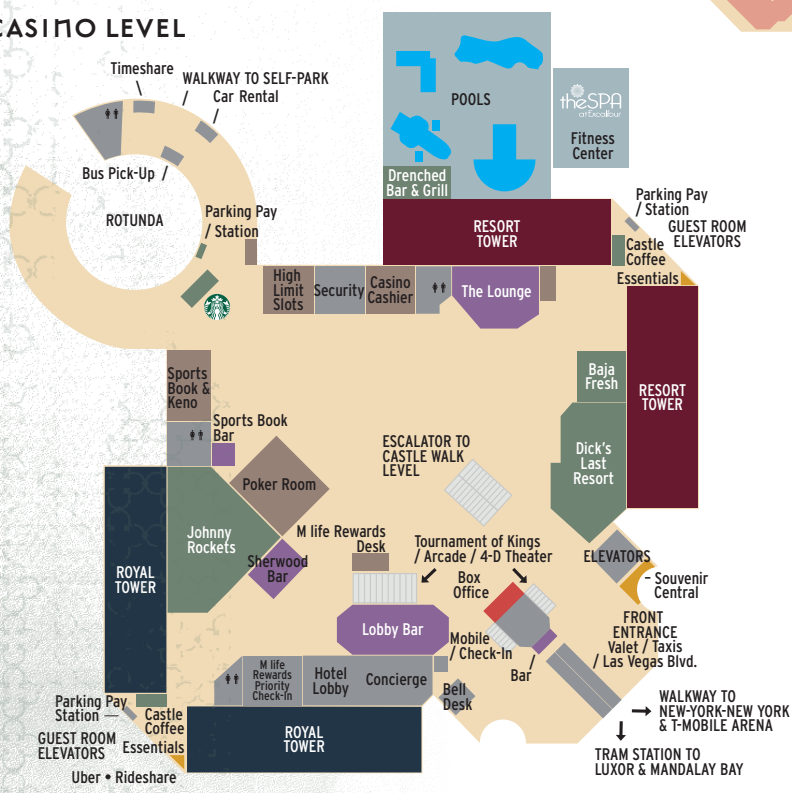

CASTLE WALK LEVEL

CASINO LEVEL

LOWER LEVEL

- Royal Tower
- Resort Tower
- Guest Services
- Spa, Pool & Fitness Center
- Casino
- Dining
- Walkways
- Entertainment
- Bars & Lounges
- Shopping
- Fun Dungeon / Arcade / 4-D Theater
- Restrooms