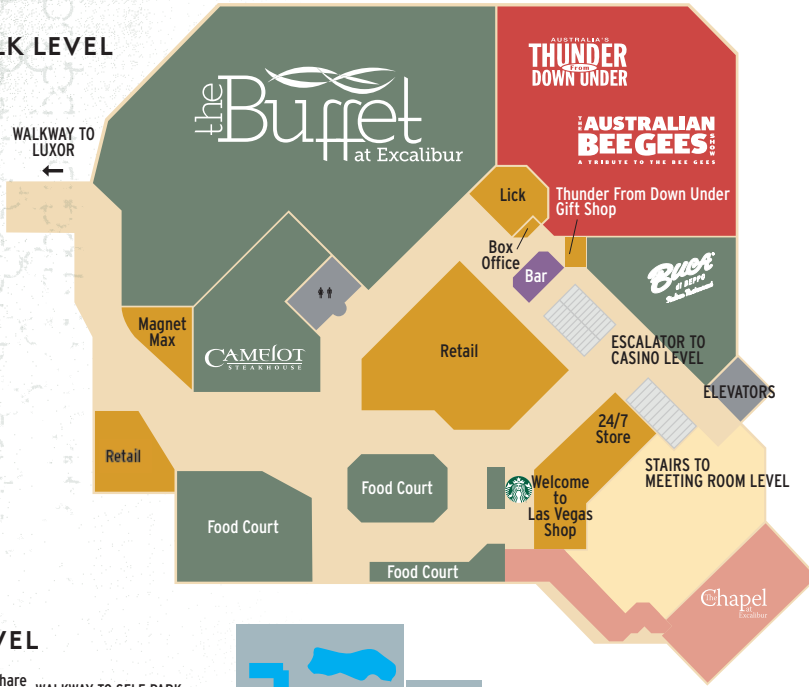

CASTLE WALK LEVEL

CASINO LEVEL

LOWER LEVEL

- Royal Tower
- Resort Tower
- Guest Services
- Spa, Pool & Fitness Center
- Casino
- Dining
- Walkways
- Entertainment
- Bars & Lounges
- Shopping
- Fun Dungeon / Arcade / 4-D Theater
- Restrooms